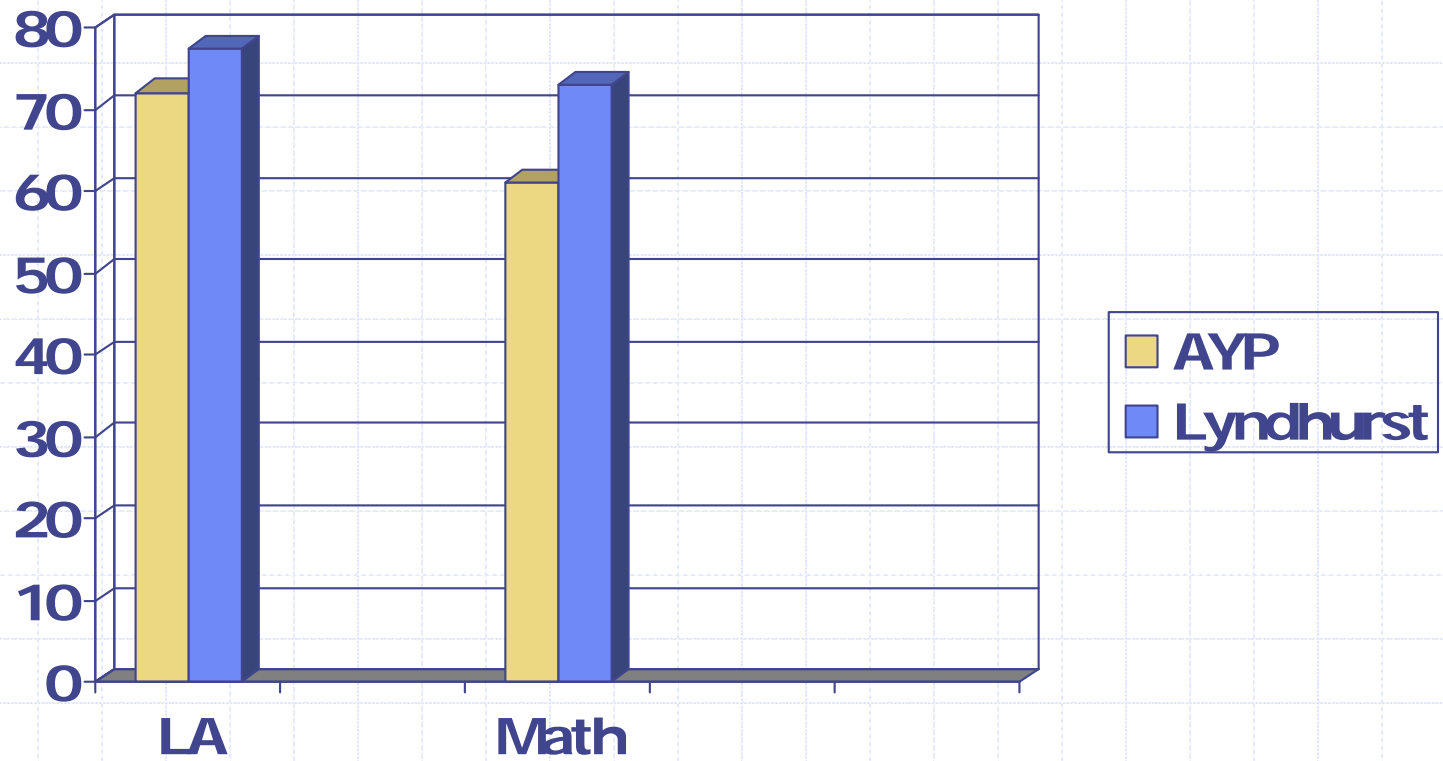

Grades 6-7-8