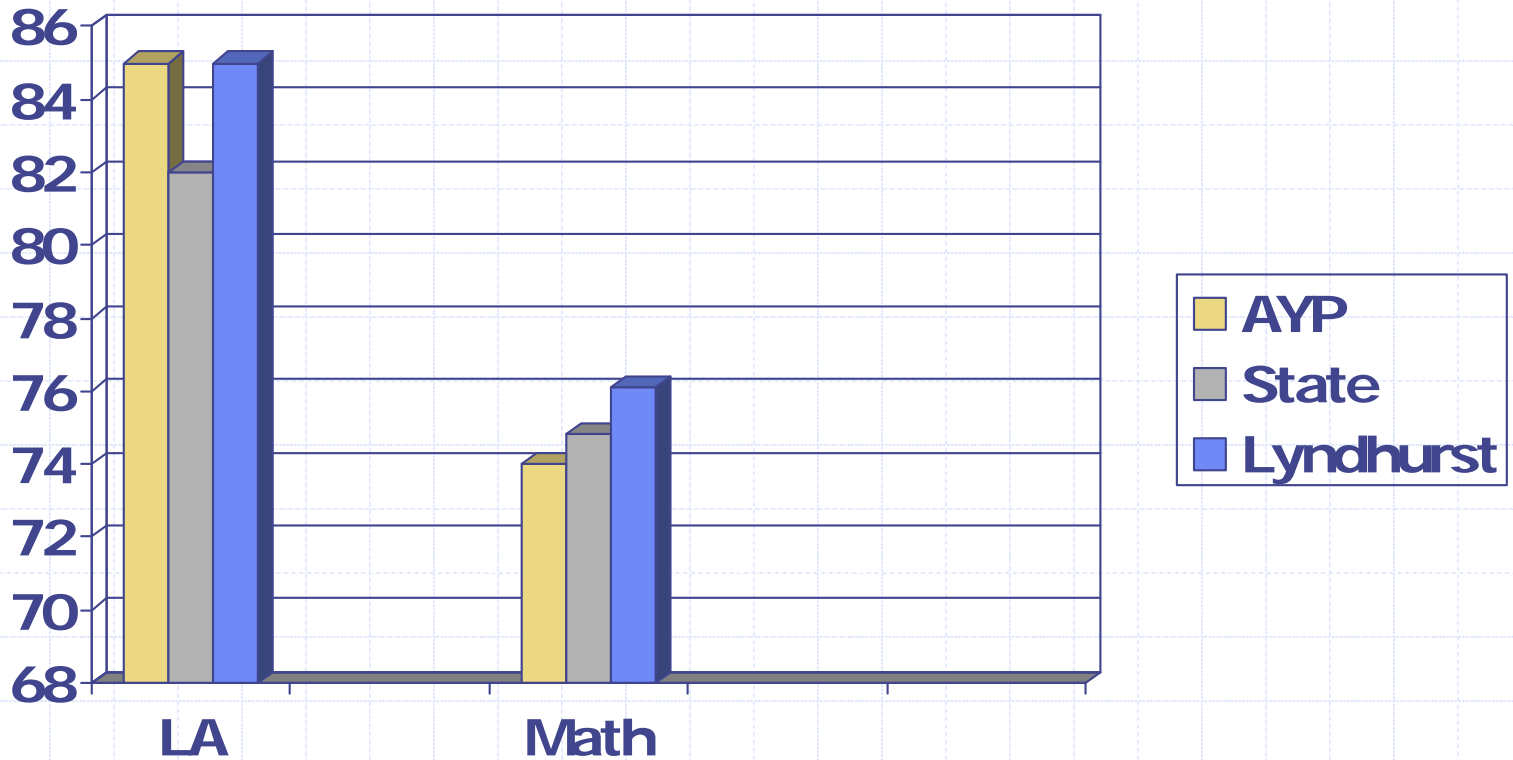

Lyndhurst High School - HSPA